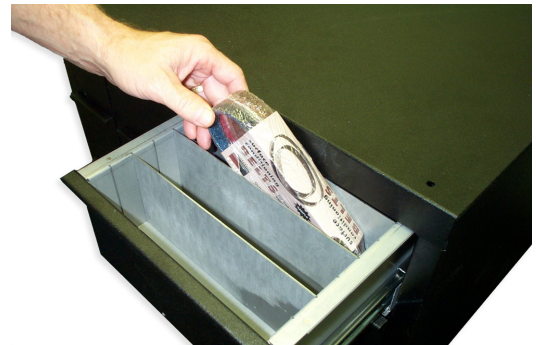

ToolCube

Step Drawer Point-of-Use Distribution

CribMaster ToolCube

Every now and then a product comes along that completely changes the way things are done. The ToolCube is one of those products! Like all of the CribMaster point-of-use distribution devices, control, security and ease of access to your tools and supplies are the benefits you see most. With the ToolCube we've combined this security, control, and ease of distribution into a unique modular storage system that controls access to drawers and individual storage spaces.

Operation is simple. The employee scans his or her badge and selects the item. CribMaster then provides access to only the approved quantity of the exact item requested. Drawers come with moveable dividers and can easily be adjusted to accommodate many different types of inventory. ToolCube compartments can contain unique items or kits of items and each master ToolCube is network ready and has all the features of CribMaster including reports, purchasing, and gauge management.

As your operation grows and your control tightens, you may need to add on cubes to store different items. You can even add a ToolCube to your countertop to help your tool crib attendant distribute costly items. It's about time you got your tools under control and the ToolCube is just the machine to do it!

ToolCube Functions, Features, and Benefits:

- Securely store and distribute items
- Open drawers to specified locations
- Handle heavy items
- Vend items without repackaging
- Dispense items without dropping
- Configure drawers and add drawer sections as needed
- Barcode scanners
- Handle consignment/non-consignment
- Track usage history
- Flexible security/product access control
- Multiple individual drawer sizes and configurations
- Configurable drawer dividers and access region
- Handle integrated supply