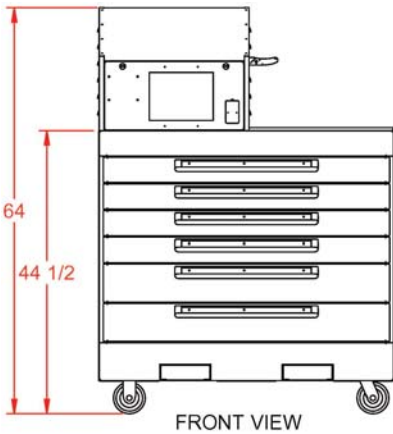

## Available Sizes

The Original Accu-Drawer  
8 Drawers  
72.5" Tall x 46.25" Wide x 28.5" Deep

The Accu-Drawer Mini  
6 Drawers  
64" Tall x 46.25" Wide x 28.5" Deep

The Accu-Drawer Mobile  
8 Drawers  
72.5" Tall x 30.25" Wide x 28.5" Deep

The Accu-Drawer Mini Mobile  
6 Drawers  
64.25" Tall x 30.5" Wide x 28.5" Deep