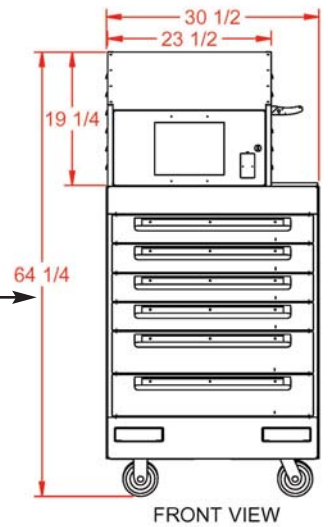

## Available Sizes

The Original Accu-Drawer  
8 Drawers  
72.5" Tall x 46.25" Wide x 28.5" Deep

The Accu-Drawer Mini  
6 Drawers  
64" Tall x 46.25" Wide x 28.5" Deep

The Accu-Drawer Mobile  
8 Drawers  
72.5" Tall x 30.25" Wide x 28.5" Deep

The Accu-Drawer Mini Mobile  
6 Drawers  
64.25" Tall x 30.5" Wide x 28.5" Deep