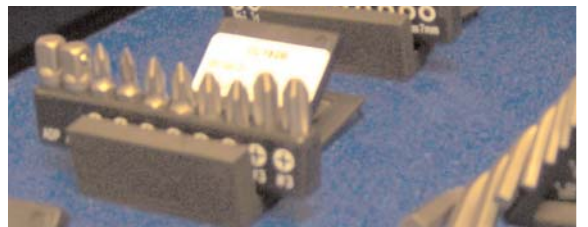

## CribMaster Accu-Drawer

Imagine your employees walk up to a cabinet that stores tooling, maintenance parts, kits or even haz-mat materials. Like all of our CribMaster point-of-use devices, the employee is required to identify himself or herself. The drawer unlocks using an electro magnetic lock and inside are the items they need to complete their task. Each item is identified with a passive Gen2 RFID tag or the location is monitored with a patent pending RFID switch. When the item is removed, inventory is automatically adjusted and monitored through CribMaster.

The Accu-Drawer is a great solution for managing kits at point-of-use, tracking the usage of durable items, or tracking maintenance items to work orders and tasks and monitoring of inventory in FOD critical areas. There is no inventory to scan or transactions to log. Transactions are automatically recorded when inventory is removed from the cabinet and when items are missing from the cabinet the touch screen displays "items out" on the ATR screen, making FOD checks easy, fast and accurate.

*The CribMaster Accu-Drawer brings many functions, features and benefits to your operation:*

- Simple "plug and play" self contained RFID device (COTS)
- Touch screen control allows for User ID log in
- Configurable drawer sizes allow for multiple product sizes
- Total kit tracking and replenishment process tracking
- Lot number and expiration date tracking and notification
- Durable 100% made in the USA 16 gauge steel construction
- Direct e-mail or EDI communication with suppliers
- 170+ standard CribMaster reports with scheduling
- Custom report configurable with Crystal Reports
- Complete work order system and ability to track inventory to work orders
- Item reservation and predictive ordering
- Reduced mis-use of inventory
- Improved inventory accuracy and FOD processes