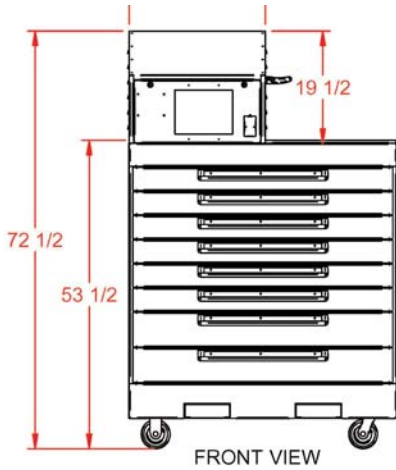

## Available Sizes

The Original Accu-Drawer  
8 Drawers  
72.5" Tall x 46.25" Wide x 28.5" Deep

The Accu-Drawer Mini  
6 Drawers  
64" Tall x 46.25" Wide x 28.5" Deep

The Accu-Drawer Mobile  
8 Drawers  
72.5" Tall x 30.25" Wide x 28.5" Deep