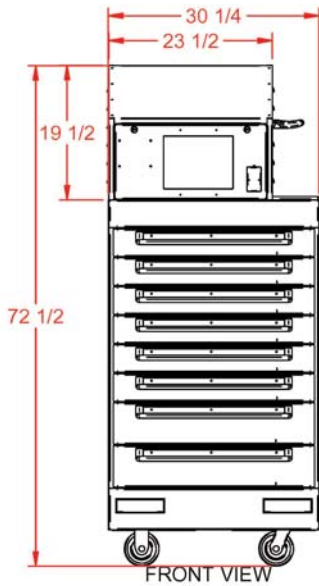

## Available Sizes

The Original Accu-Drawer  
8 Drawers  
72.5" Tall x 46.25" Wide x 28.5" Deep

The Accu-Drawer Mini  
6 Drawers  
64" Tall x 46.25" Wide x 28.5" Deep

The Accu-Drawer Mobile  
8 Drawers  
72.5" Tall x 30.25" Wide x 28.5" Deep

The Accu-Drawer Mini Mobile  
6 Drawers  
64.25" Tall x 30.5" Wide x 28.5" Deep